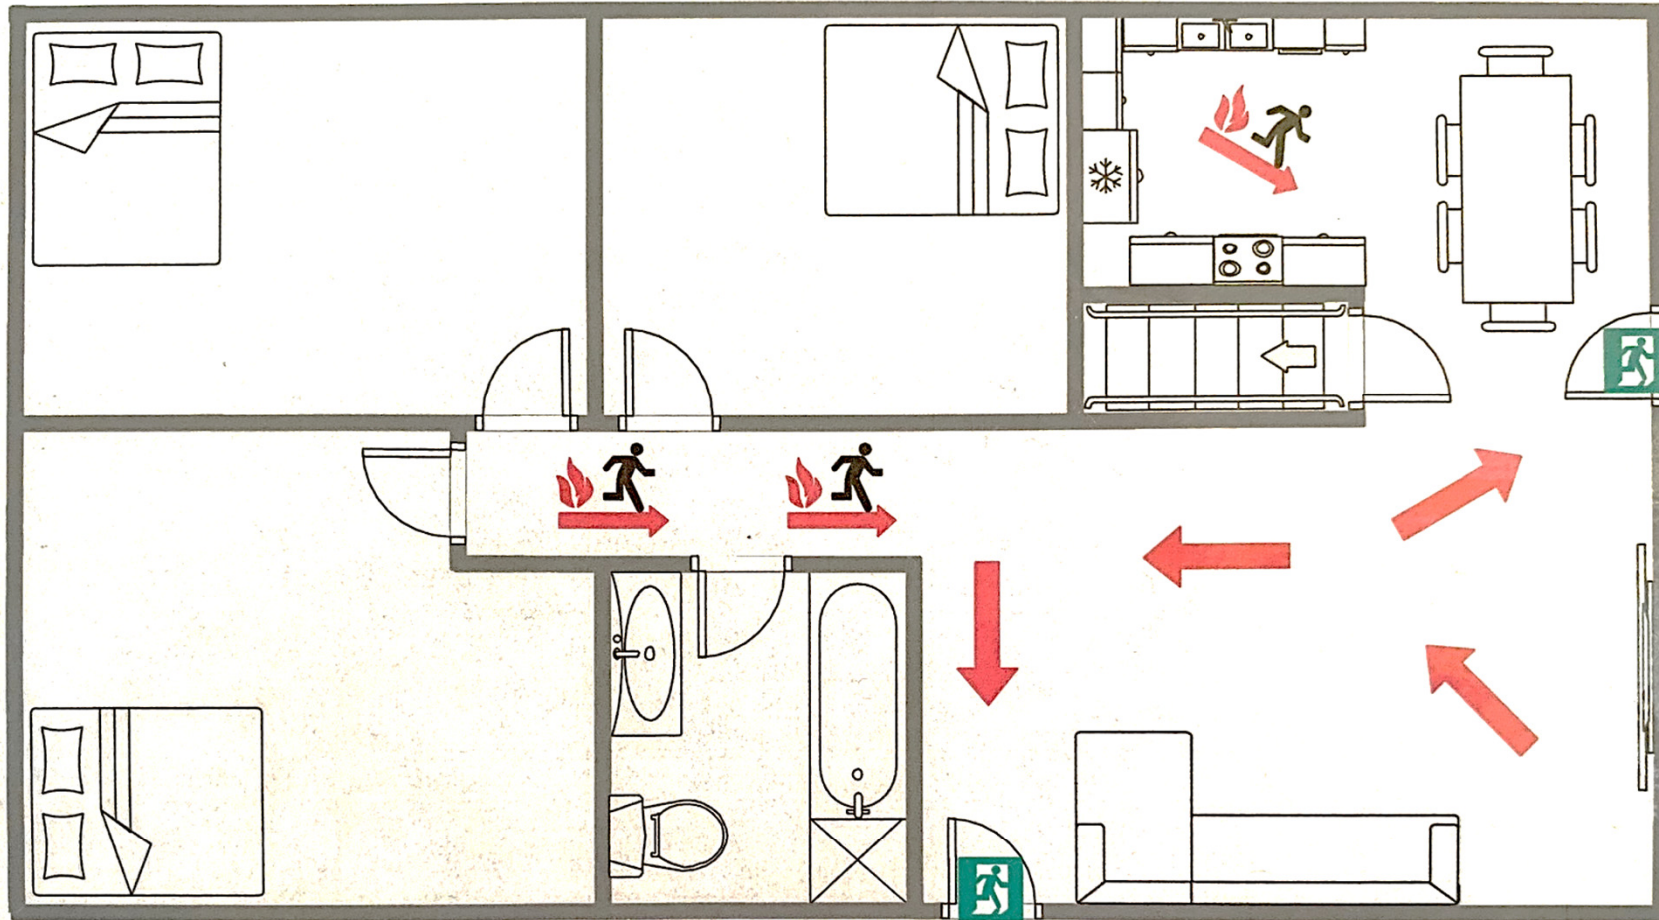

### BASEMENT FLOOR LAYOUT

# EMERGENCY FLOOR LAYOUT

## LEGEND

Evacuation Route  EXIT 

Fire Extinguisher  STAIRS 

**EMERGENCY  
EVACUATION PLAN**  
IN CASE OF EMERGENCY CALL 911

**BASEMENT**

Location Address: 437 Tower St,  
Saint Paul, Minnesota, 55119

**LEGEND**