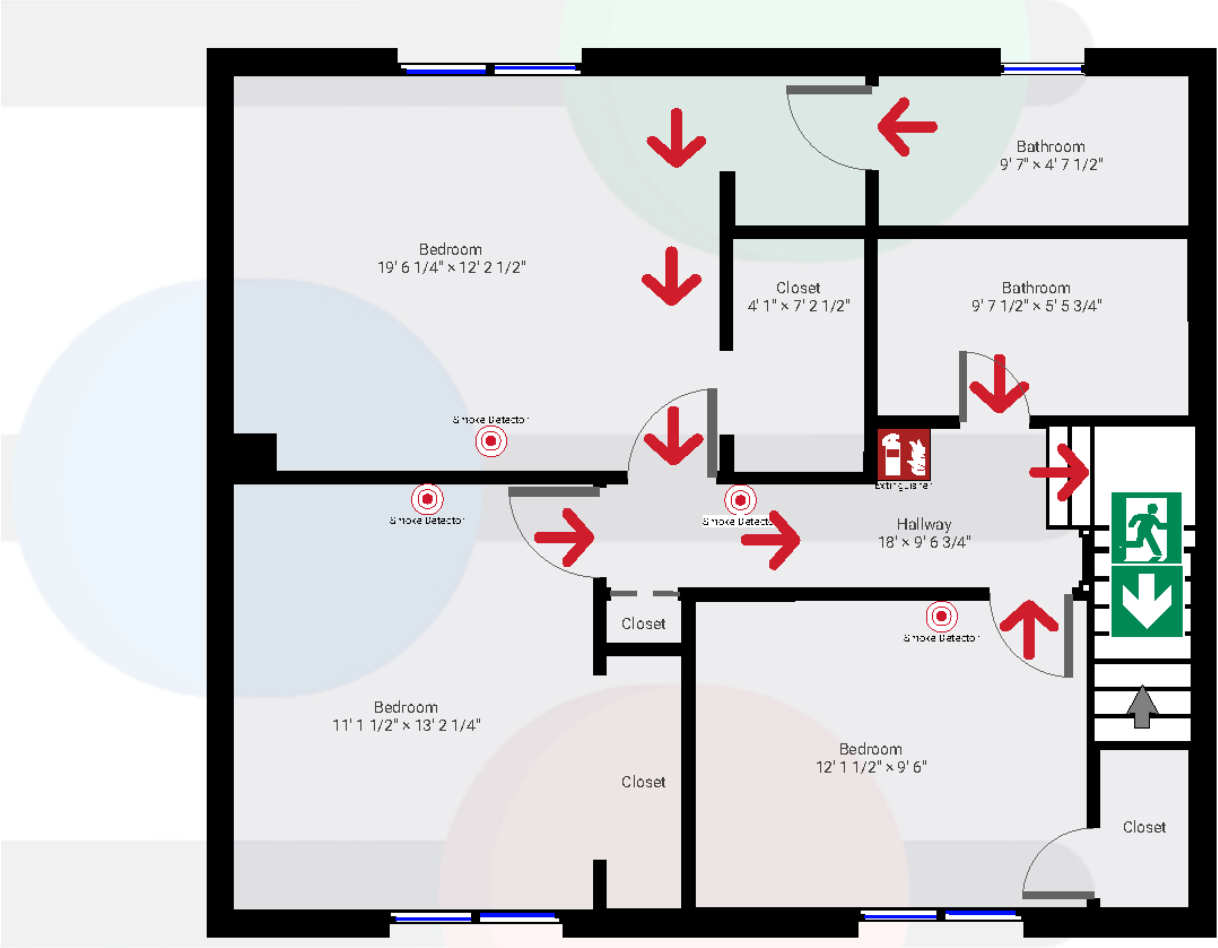

### BASEMENT FLOOR LAYOUT

# FIRST FLOOR LAYOUT

# EMERGENCY FLOOR LAYOUT

▼ Ground Floor

TOTAL AREA: 1339.06 sq ft • LIVING AREA: 1339.06 sq ft • ROOMS: 5

# EMERGENCY FLOOR LAYOUT

▼ 1st Floor

TOTAL AREA: 853.34 sq ft • LIVING AREA: 853.34 sq ft • ROOMS: 3

**3) Phone number and Address should be Boldy seen at the TOP of the website (e.g)**

**Phone: 651.428.9170**