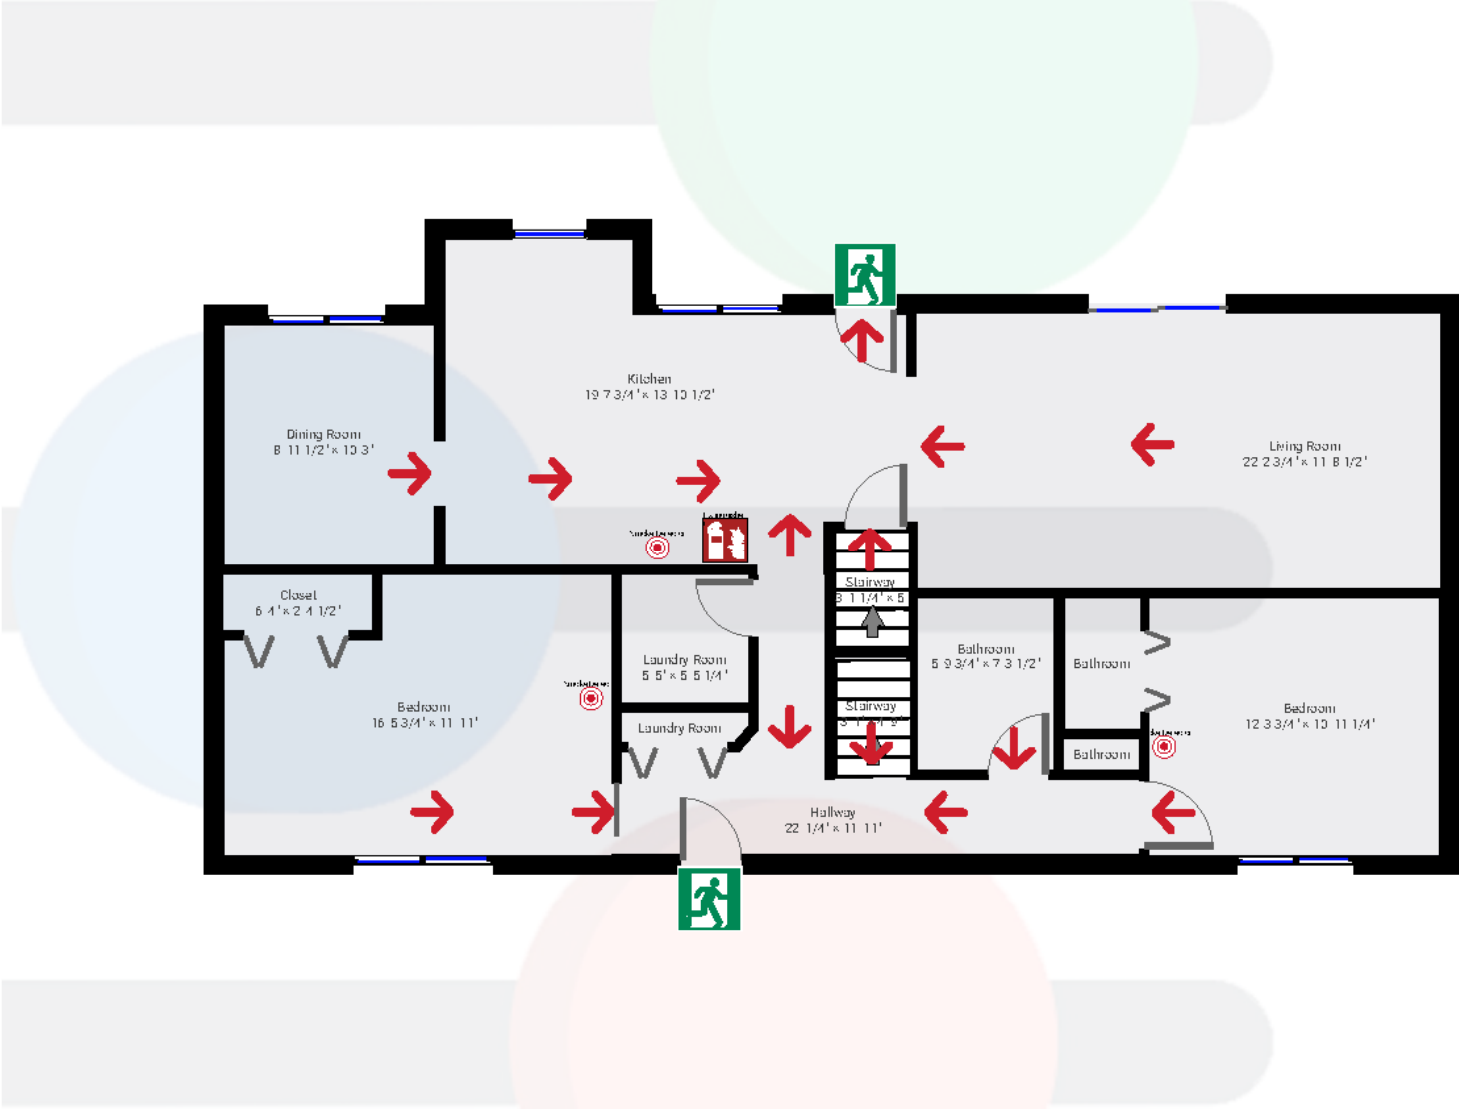

EMERGENCY FLOOR LAYOUT

▼ Ground Floor

TOTAL AREA: 1339.06 sq ft • LIVING AREA: 1339.06 sq ft • ROOMS: 5